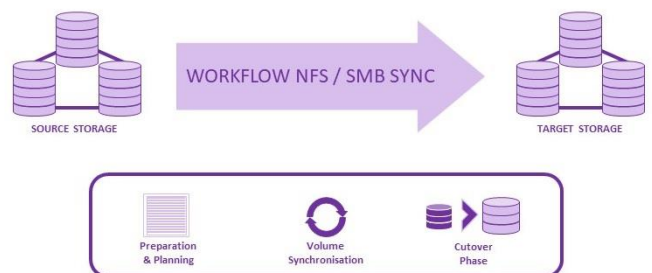

We will work with you to understand the project deliverables and build a picture of the migration required. Once agreed, we manage the complete process using our project management team.

You may decide this would be a great time to look at how your data is organised and make changes to enhance the operational benefits of the new platform.

Moving unstructured file data between storage systems is

not easy. Solutions such as robocopy or rsync do not scale, they require a lot of effort and constant monitoring to ensure things are going to plan.

There can also be significant impact to the production storage system which is often overlooked. We migrate with no production down time.

Progress is closely monitored every step of the way so we know exactly when you can plan the cut over.

The combination of smart software and expert services delivers a simple approach to file data migration.

Next Steps

Once the system is in production and your data has been migrated our experts can continue to assist your teams with their data journey.

We can provide on-going assistance to ensure you are maximising the benefits of your new platform with periodic health checks, system monitoring and a full managed service.

As your trusted partner, we are with you all the way, offering advice and real world experience so you can get the best from your technology investments.

In Partnership with

Cost

The Packaged Data Migration Service is tailored to your environment and delivered as a fixed price project. An initial consultation will be completed to discuss the correct approach for you so gain the most value from the service.

START YOUR JOURNEY

Start your journey today by contacting your account manager or hello@thisiscae.com.

Journey

CAE's Packaged Data Migration Service enables you to maximise the return on your investment and CAE's hands-on approach empowers your team to accelerate their technical knowledge.

Technology can be used to help your business compete in ever more challenging environments. The range of services and solutions delivered by CAE are offered to help you drive your organisation forward.

Through our commitment, agility and energy we aim to earn the trust and loyalty of our customers, partners and employees, making us the best choice for delivering technology services and setting the standard that others aspire to. For a fully comprehensive understanding of the services that we offer please visit <https://www.thisiscae.com/services>

Customer experience

By working closely together with our customers and partners, we unite them to deliver outstanding technology services in an ever-changing world, inspiring trust and confidence in our people and in our expertise.